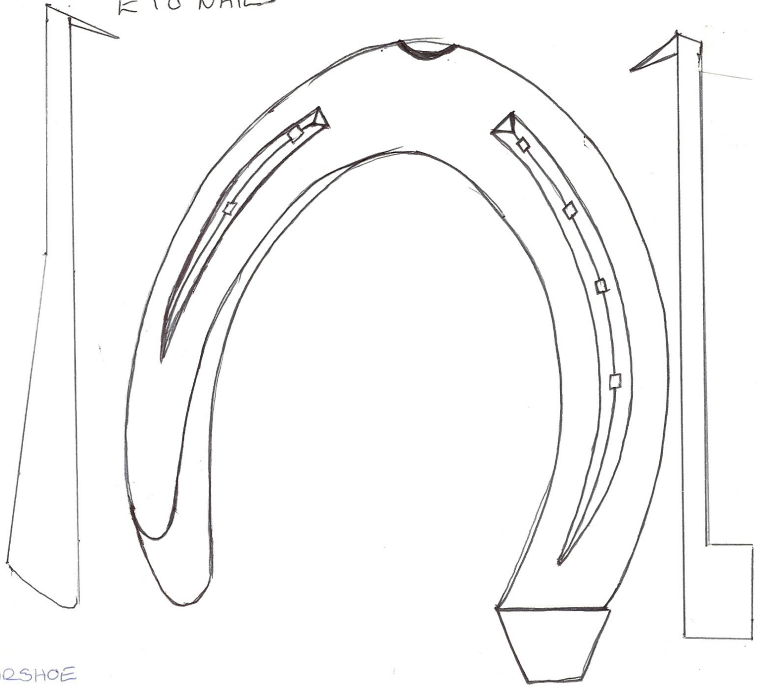

FRONT SHOE
 GROUND SURFACE
 220 WIDE
 200 LONG
 R 10 NAILS

FRONT SHOE
 220^{MM} WIDE
 200^{MM} LONG
 R 10 NAILS

HIND SHOWSHOE

195^{mm} WIDE
240^{mm} LONG
E 10 NAILS

CALK & FEATHER HIND
195^{mm} WIDE
210^{mm} LONG
E 10 NAILS

PROCEDED BARSHOE
195^{mm} X 195^{mm}
E 10 NAILS